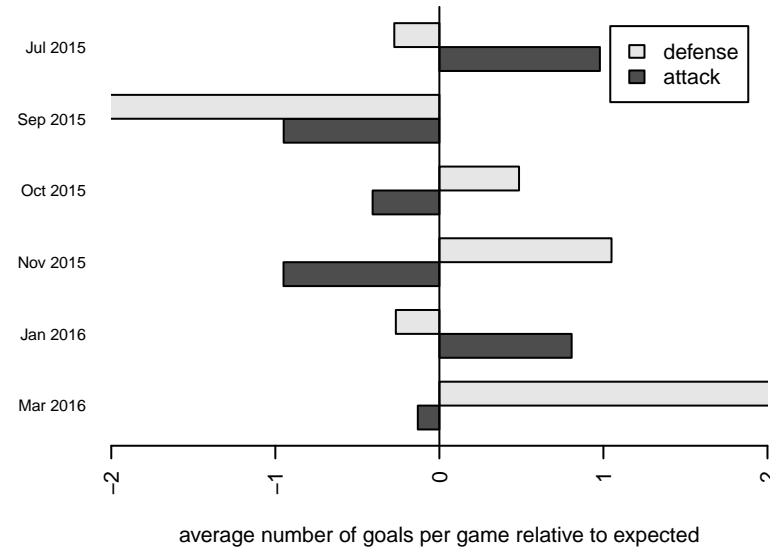

Performance relative to 13 month average