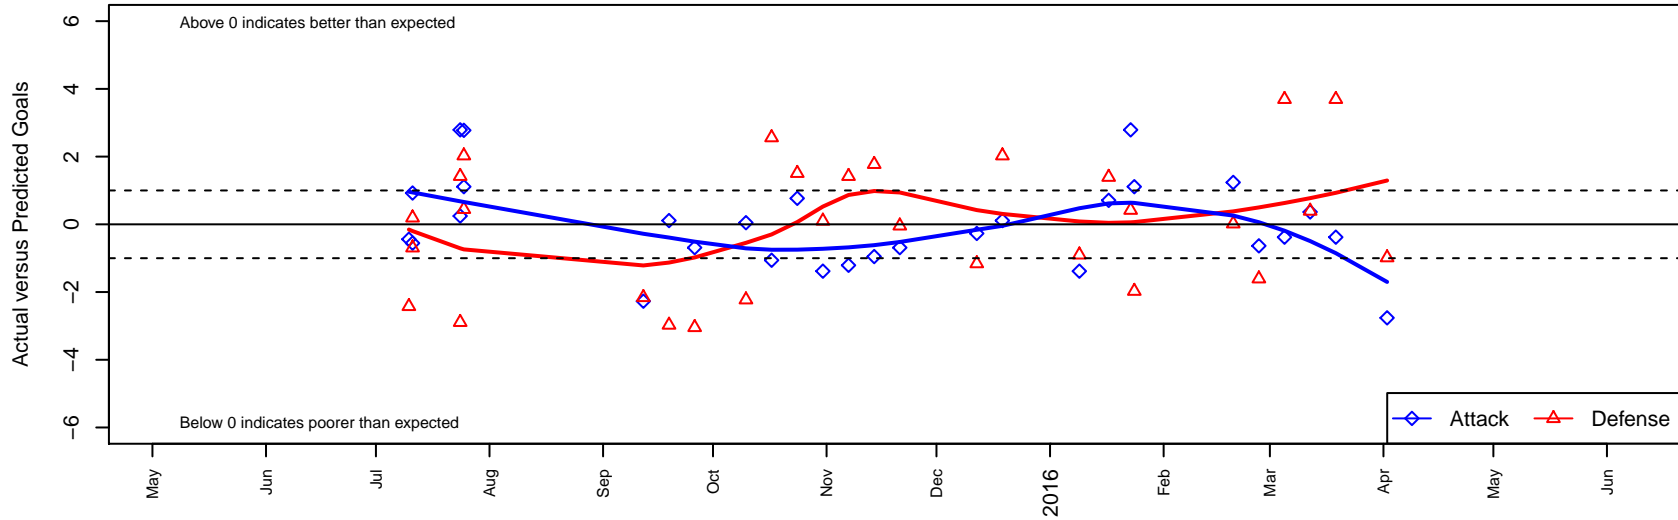

Seattle United W White B04

Seattle United Regional
 Seattle, WA
 B04 total strength=199
 attack=0.17 defense=0.09
 fall league = NPSL Div 2 U11
 spr league = Spr NPSL Div 3 U11

alt names used:
 Seattle United West B04 White
 Seattle United West B04 Whiite
 Seattle United West B04 White
 SU West B04 White
 Seattle United West B04 White
 Seattle United West B04 White

Venues played:
 2015 Seattle United Cup BU11
 2015 Crossfire Select BU11 Silver
 2015 NPSL Division 2 U11
 2015 Founders Cup B04
 2015 Spr NPSL Division 3 U11

Seattle United W White B04
 Dots are actual minus expected GF (blue circles) and GA (red triangles).
 Blue line is smoothed change in attack strength. Red is smoothed change in defense strength.

**attack and defense variance (black dot)
relative to other teams
and top 10 in region**

**attack and defense rating
relative to others at age
and all opponents in last 13 months**

Performance relative to 13 month average