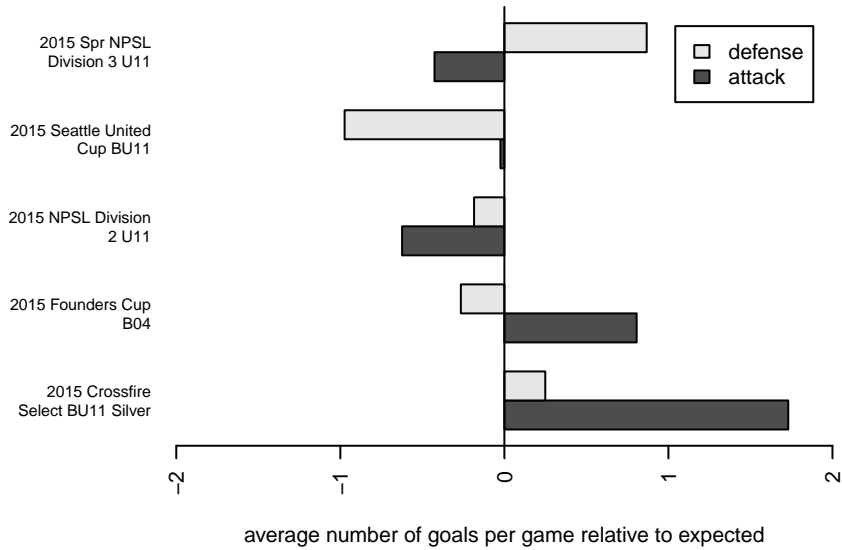

Seattle United W White B04

Seattle United Regional
 Seattle, WA
 B04 total strength=199
 attack=0.17 defense=0.09
 fall league = NPSL Div 2 U11
 spr league = Spr NPSL Div 3 U11

alt names used:
 Seattle United West B04 White
 Seattle United West B04 Whiite
 Seattle United West B04 White
 SU West B04 White
 Seattle United West B04 White
 Seattle United West B04 White

Venues played:
 2015 Seattle United Cup BU11
 2015 Crossfire Select BU11 Silver
 2015 NPSL Division 2 U11
 2015 Founders Cup B04
 2015 Spr NPSL Division 3 U11

Seattle United W White B04
 Dots are actual minus expected GF (blue circles) and GA (red triangles).
 Blue line is smoothed change in attack strength. Red is smoothed change in defense strength.

**attack and defense variance (black dot)
relative to other teams
and top 10 in region**

**attack and defense rating
relative to others at age
and all opponents in last 13 months**

Performance relative to 13 month average