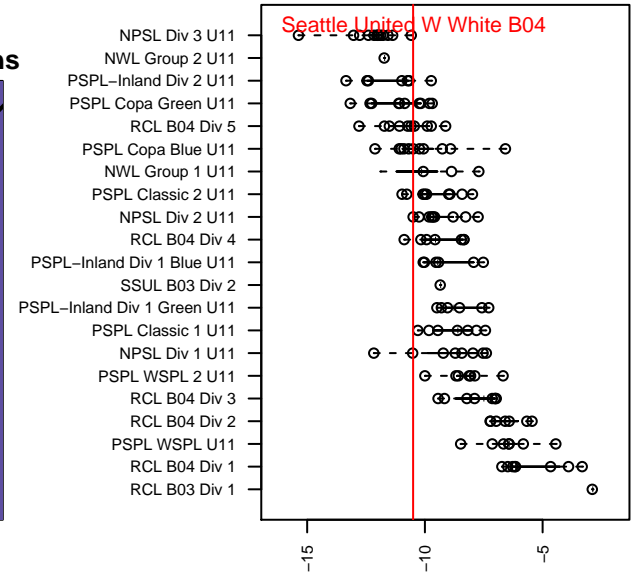

Seattle United W White B04

Seattle United Regional
 Seattle, WA
 B04 total strength=199
 attack=0.17 defense=0.09
 fall league = NPSL Div 2 U11
 spr league = Spr NPSL Div 3 U11

alt names used:
 Seattle United West B04 White
 Seattle United West B04 Whiite
 Seattle United West B04 White
 SU West B04 White
 Seattle United West B04 White
 Seattle United West B04 White

Venues played:
 2015 Seattle United Cup BU11
 2015 Crossfire Select BU11 Silver
 2015 NPSL Division 2 U11
 2015 Founders Cup B04
 2015 Spr NPSL Division 3 U11

Seattle United W White B04
 Dots are actual minus expected GF (blue circles) and GA (red triangles).
 Blue line is smoothed change in attack strength. Red is smoothed change in defense strength.

**attack and defense variance (black dot)
relative to other teams
and top 10 in region**

**attack and defense rating
relative to others at age
and all opponents in last 13 months**

Performance relative to 13 month average